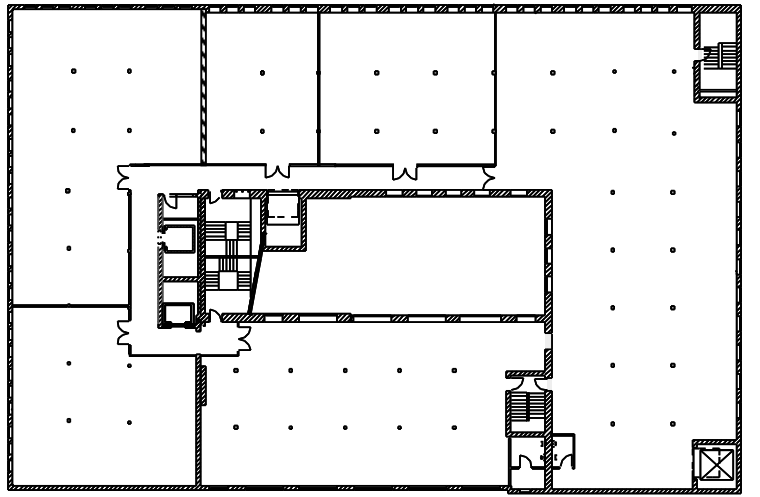

954 W WASHINGTON

CHICAGO, IL 60607

LINDON ASSOCIATES

312.733.0970

WWW.LINDONREALESTATE.COM